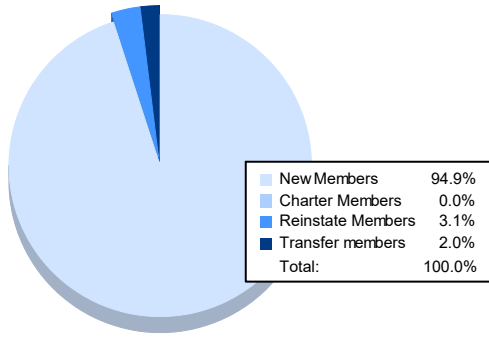

Year	New Clubs	Dropped Clubs	Gain/ Loss Clubs	New Members	Charter Members	Reinstate Members	Transfer Members	Total Member Added	Total Members Dropped	Gain/ Loss Members
2017-2018	0	1	-1	83	0	5	5	93	138	-45
2018-2019	1	0	1	98	22	11	3	134	96	38
2019-2020	0	2	-2	64	0	7	1	72	128	-56
2020-2021	0	0	0	49	0	0	1	50	114	-64
2021-2022	0	1	-1	93	0	3	2	98	74	24
<b>Average</b>	<b>0</b>	<b>1</b>	<b>-1</b>	<b>77</b>	<b>4</b>	<b>5</b>	<b>2</b>	<b>89</b>	<b>110</b>	<b>-21</b>

### Membership Composition June 2022 Cumulative