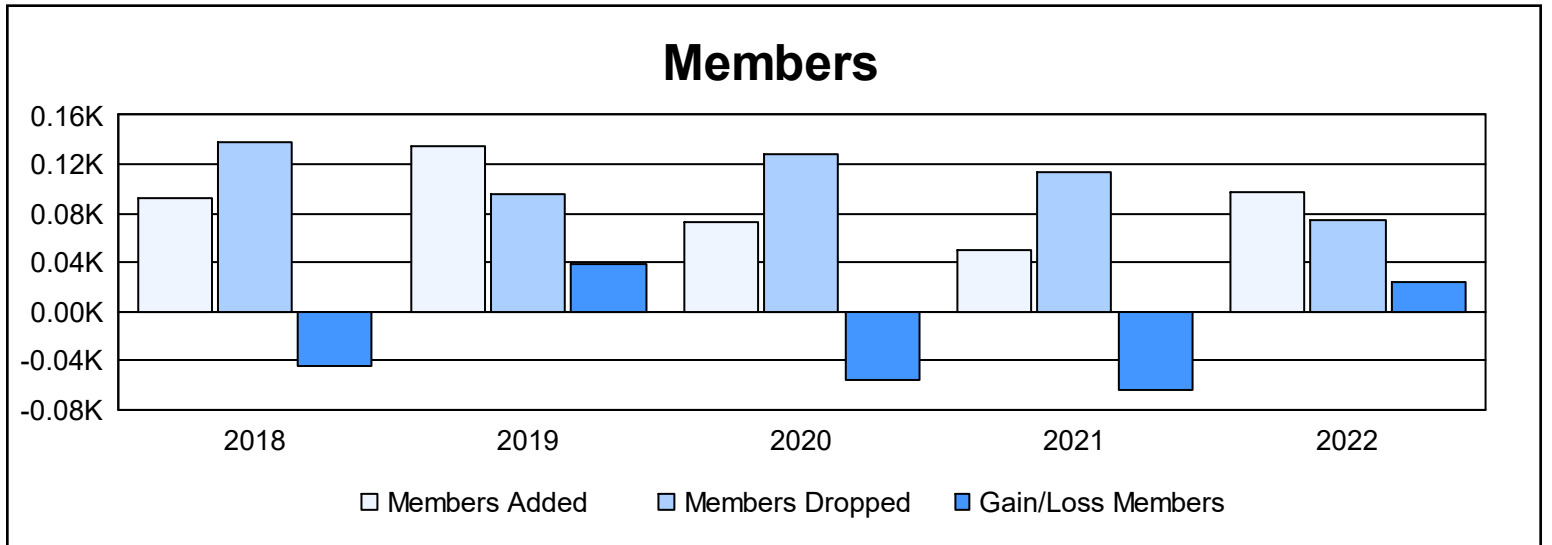

Year	New Clubs	Dropped Clubs	Gain/ Loss Clubs	New Members	Charter Members	Reinstate Members	Transfer Members	Total Member Added	Total Members Dropped	Gain/ Loss Members
2017-2018	0	1	-1	83	0	5	5	93	138	-45
2018-2019	1	0	1	98	22	11	3	134	96	38
2019-2020	0	2	-2	64	0	7	1	72	128	-56
2020-2021	0	0	0	49	0	0	1	50	114	-64
2021-2022	0	1	-1	93	0	3	2	98	74	24
<b>Average</b>	<b>0</b>	<b>1</b>	<b>-1</b>	<b>77</b>	<b>4</b>	<b>5</b>	<b>2</b>	<b>89</b>	<b>110</b>	<b>-21</b>

### Membership Composition June 2022 Cumulative