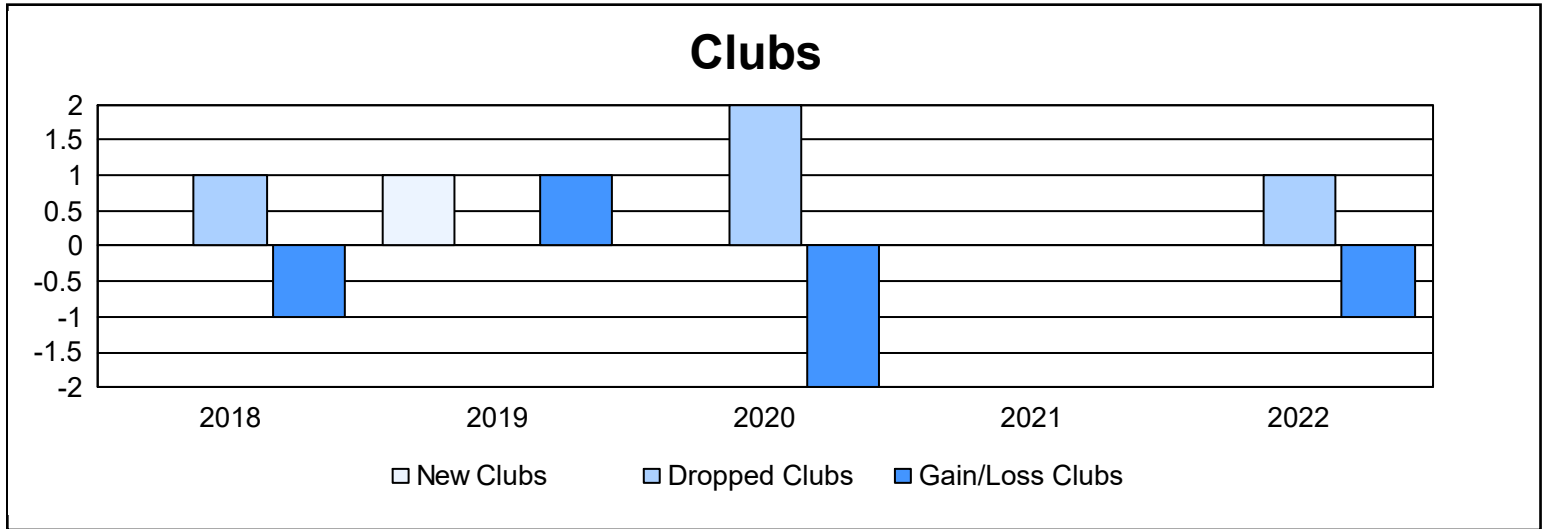

Year	New Clubs	Dropped Clubs	Gain/ Loss Clubs	New Members	Charter Members	Reinstate Members	Transfer Members	Total Member Added	Total Members Dropped	Gain/ Loss Members
2017-2018	0	1	-1	83	0	5	5	93	138	-45
2018-2019	1	0	1	98	22	11	3	134	96	38
2019-2020	0	2	-2	64	0	7	1	72	128	-56
2020-2021	0	0	0	49	0	0	1	50	114	-64
2021-2022	0	1	-1	93	0	3	2	98	74	24
<b>Average</b>	<b>0</b>	<b>1</b>	<b>-1</b>	<b>77</b>	<b>4</b>	<b>5</b>	<b>2</b>	<b>89</b>	<b>110</b>	<b>-21</b>

### Membership Composition June 2022 Cumulative